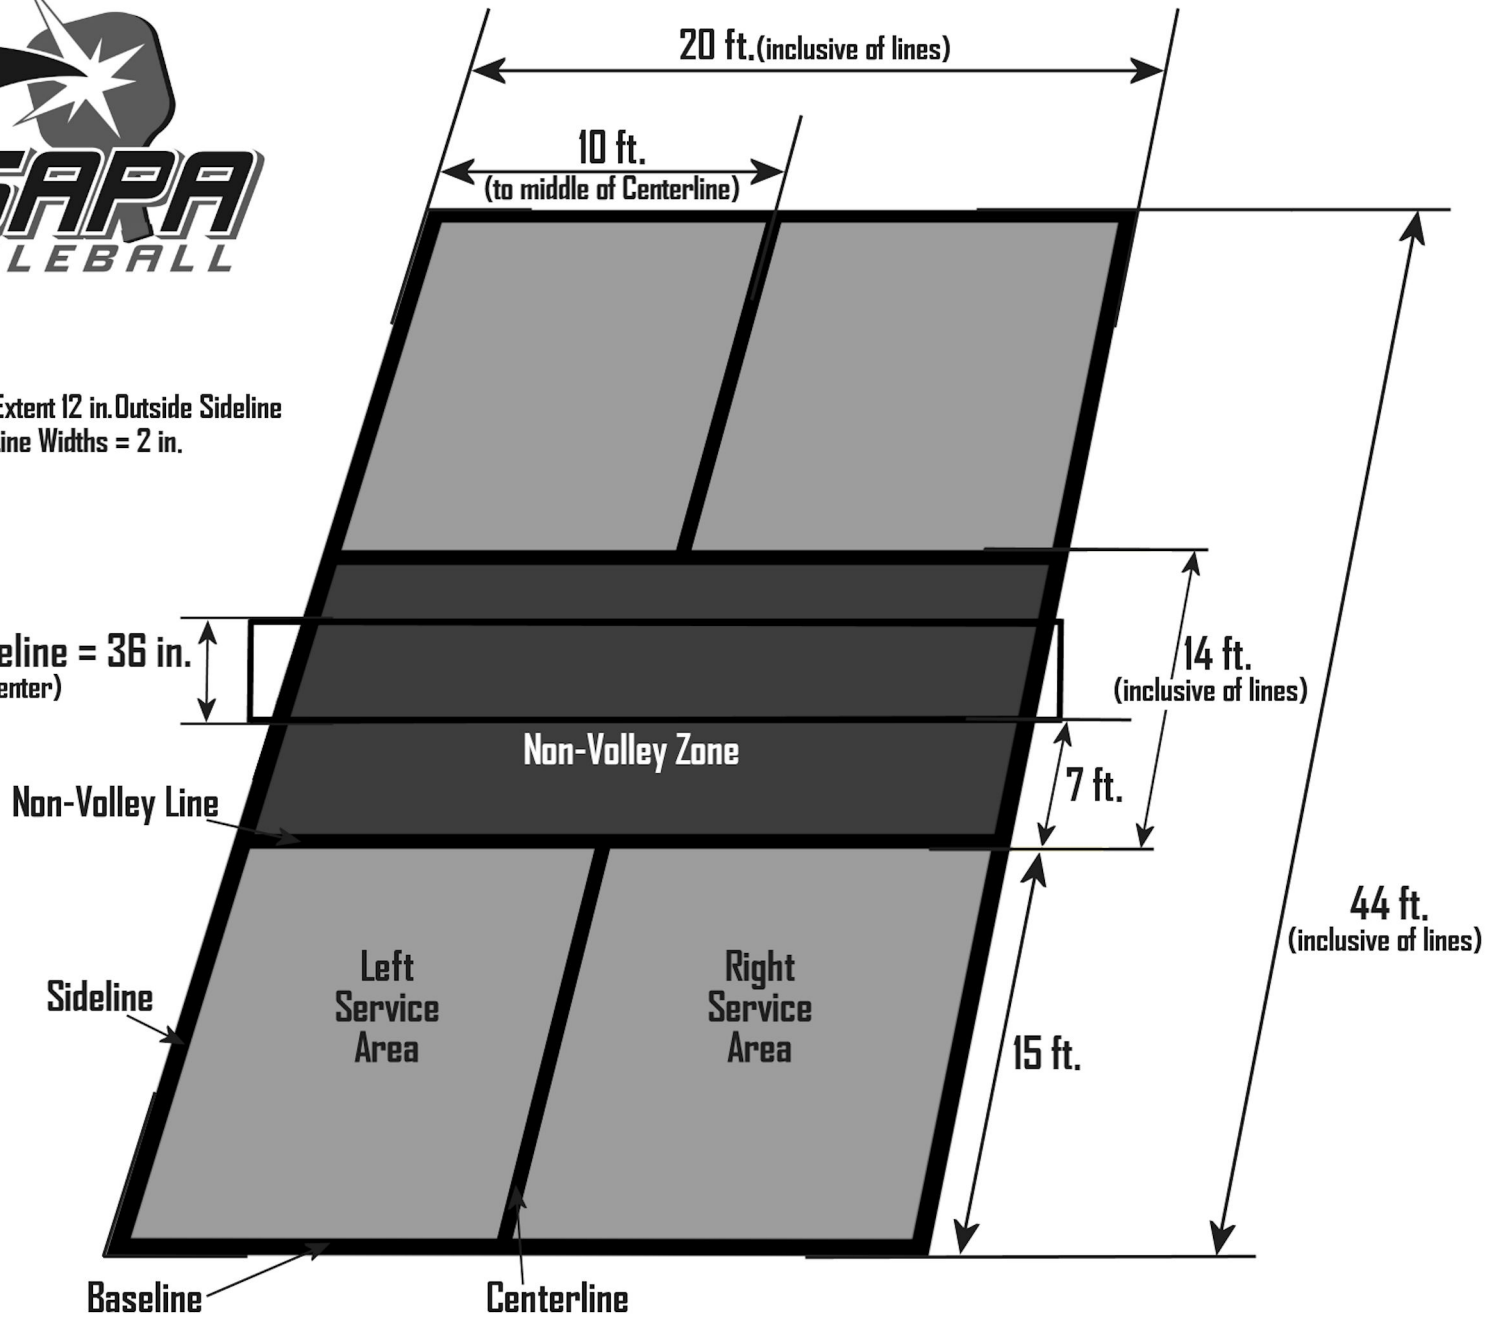

Recommend Net Posts Extend 12 in. Outside Sideline
Recommend Line Widths = 2 in.

Net Height at Sideline = 36 in.
(34 in. at Center)

44 ft.
(inclusive of lines)